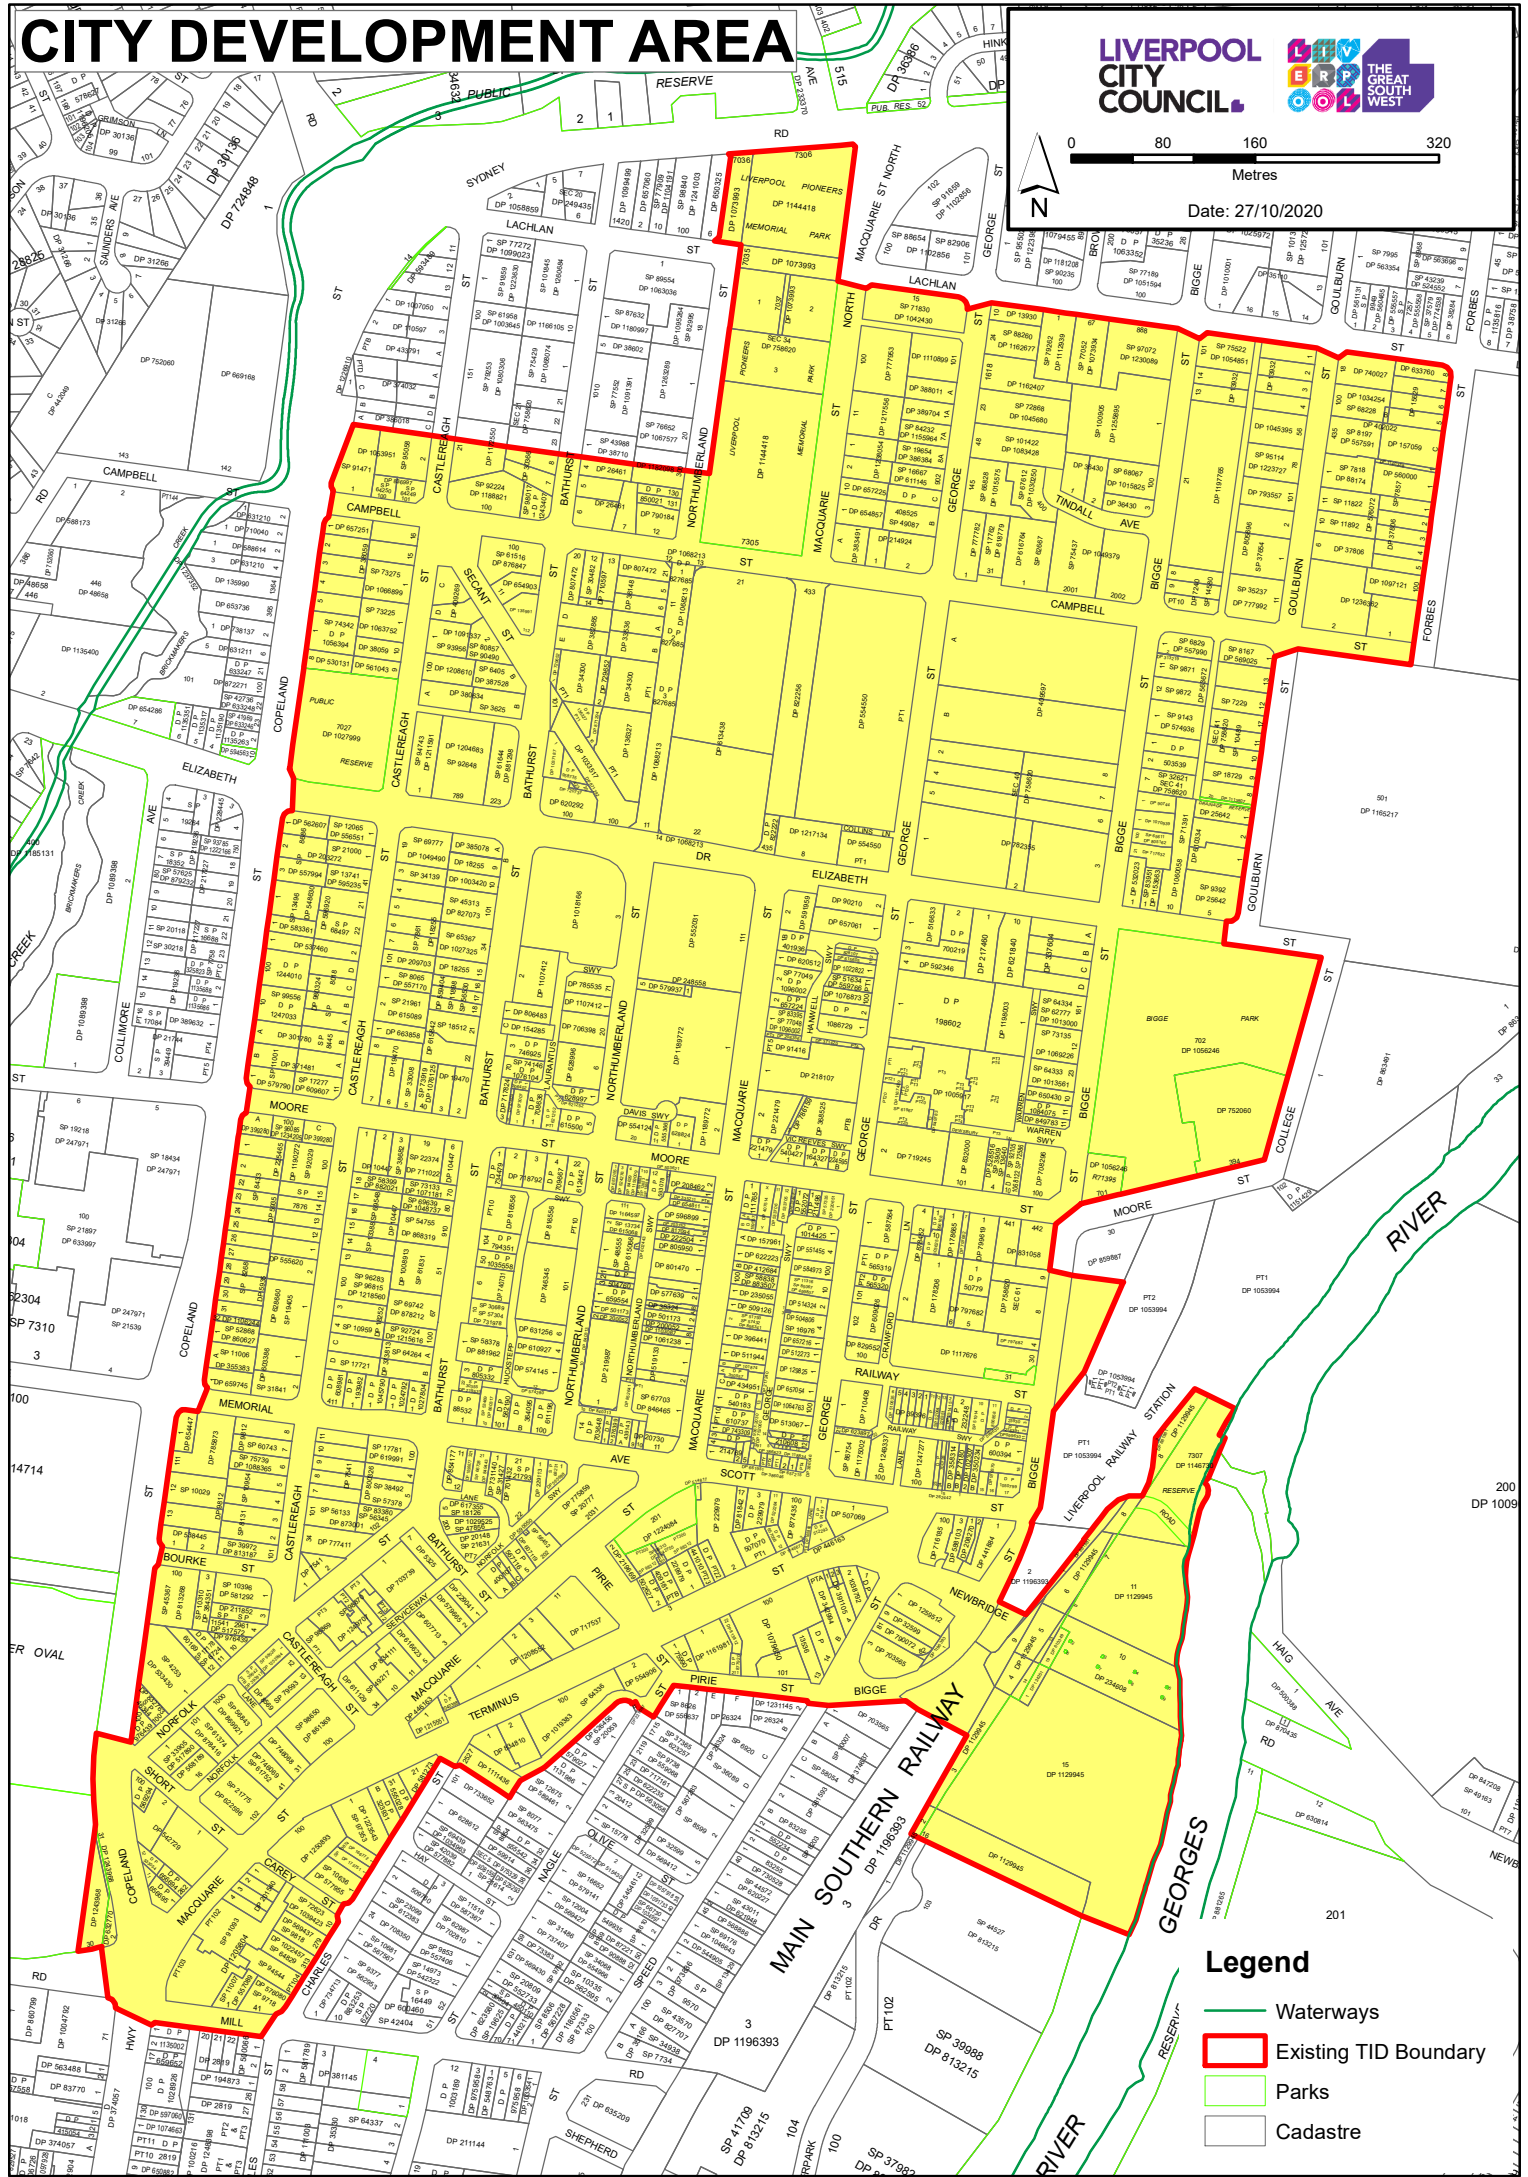

CITY DEVELOPMENT AREA

Date: 27/10/2020

- Legend**
- Waterways
 - Existing TID Boundary
 - Parks
 - Cadastre