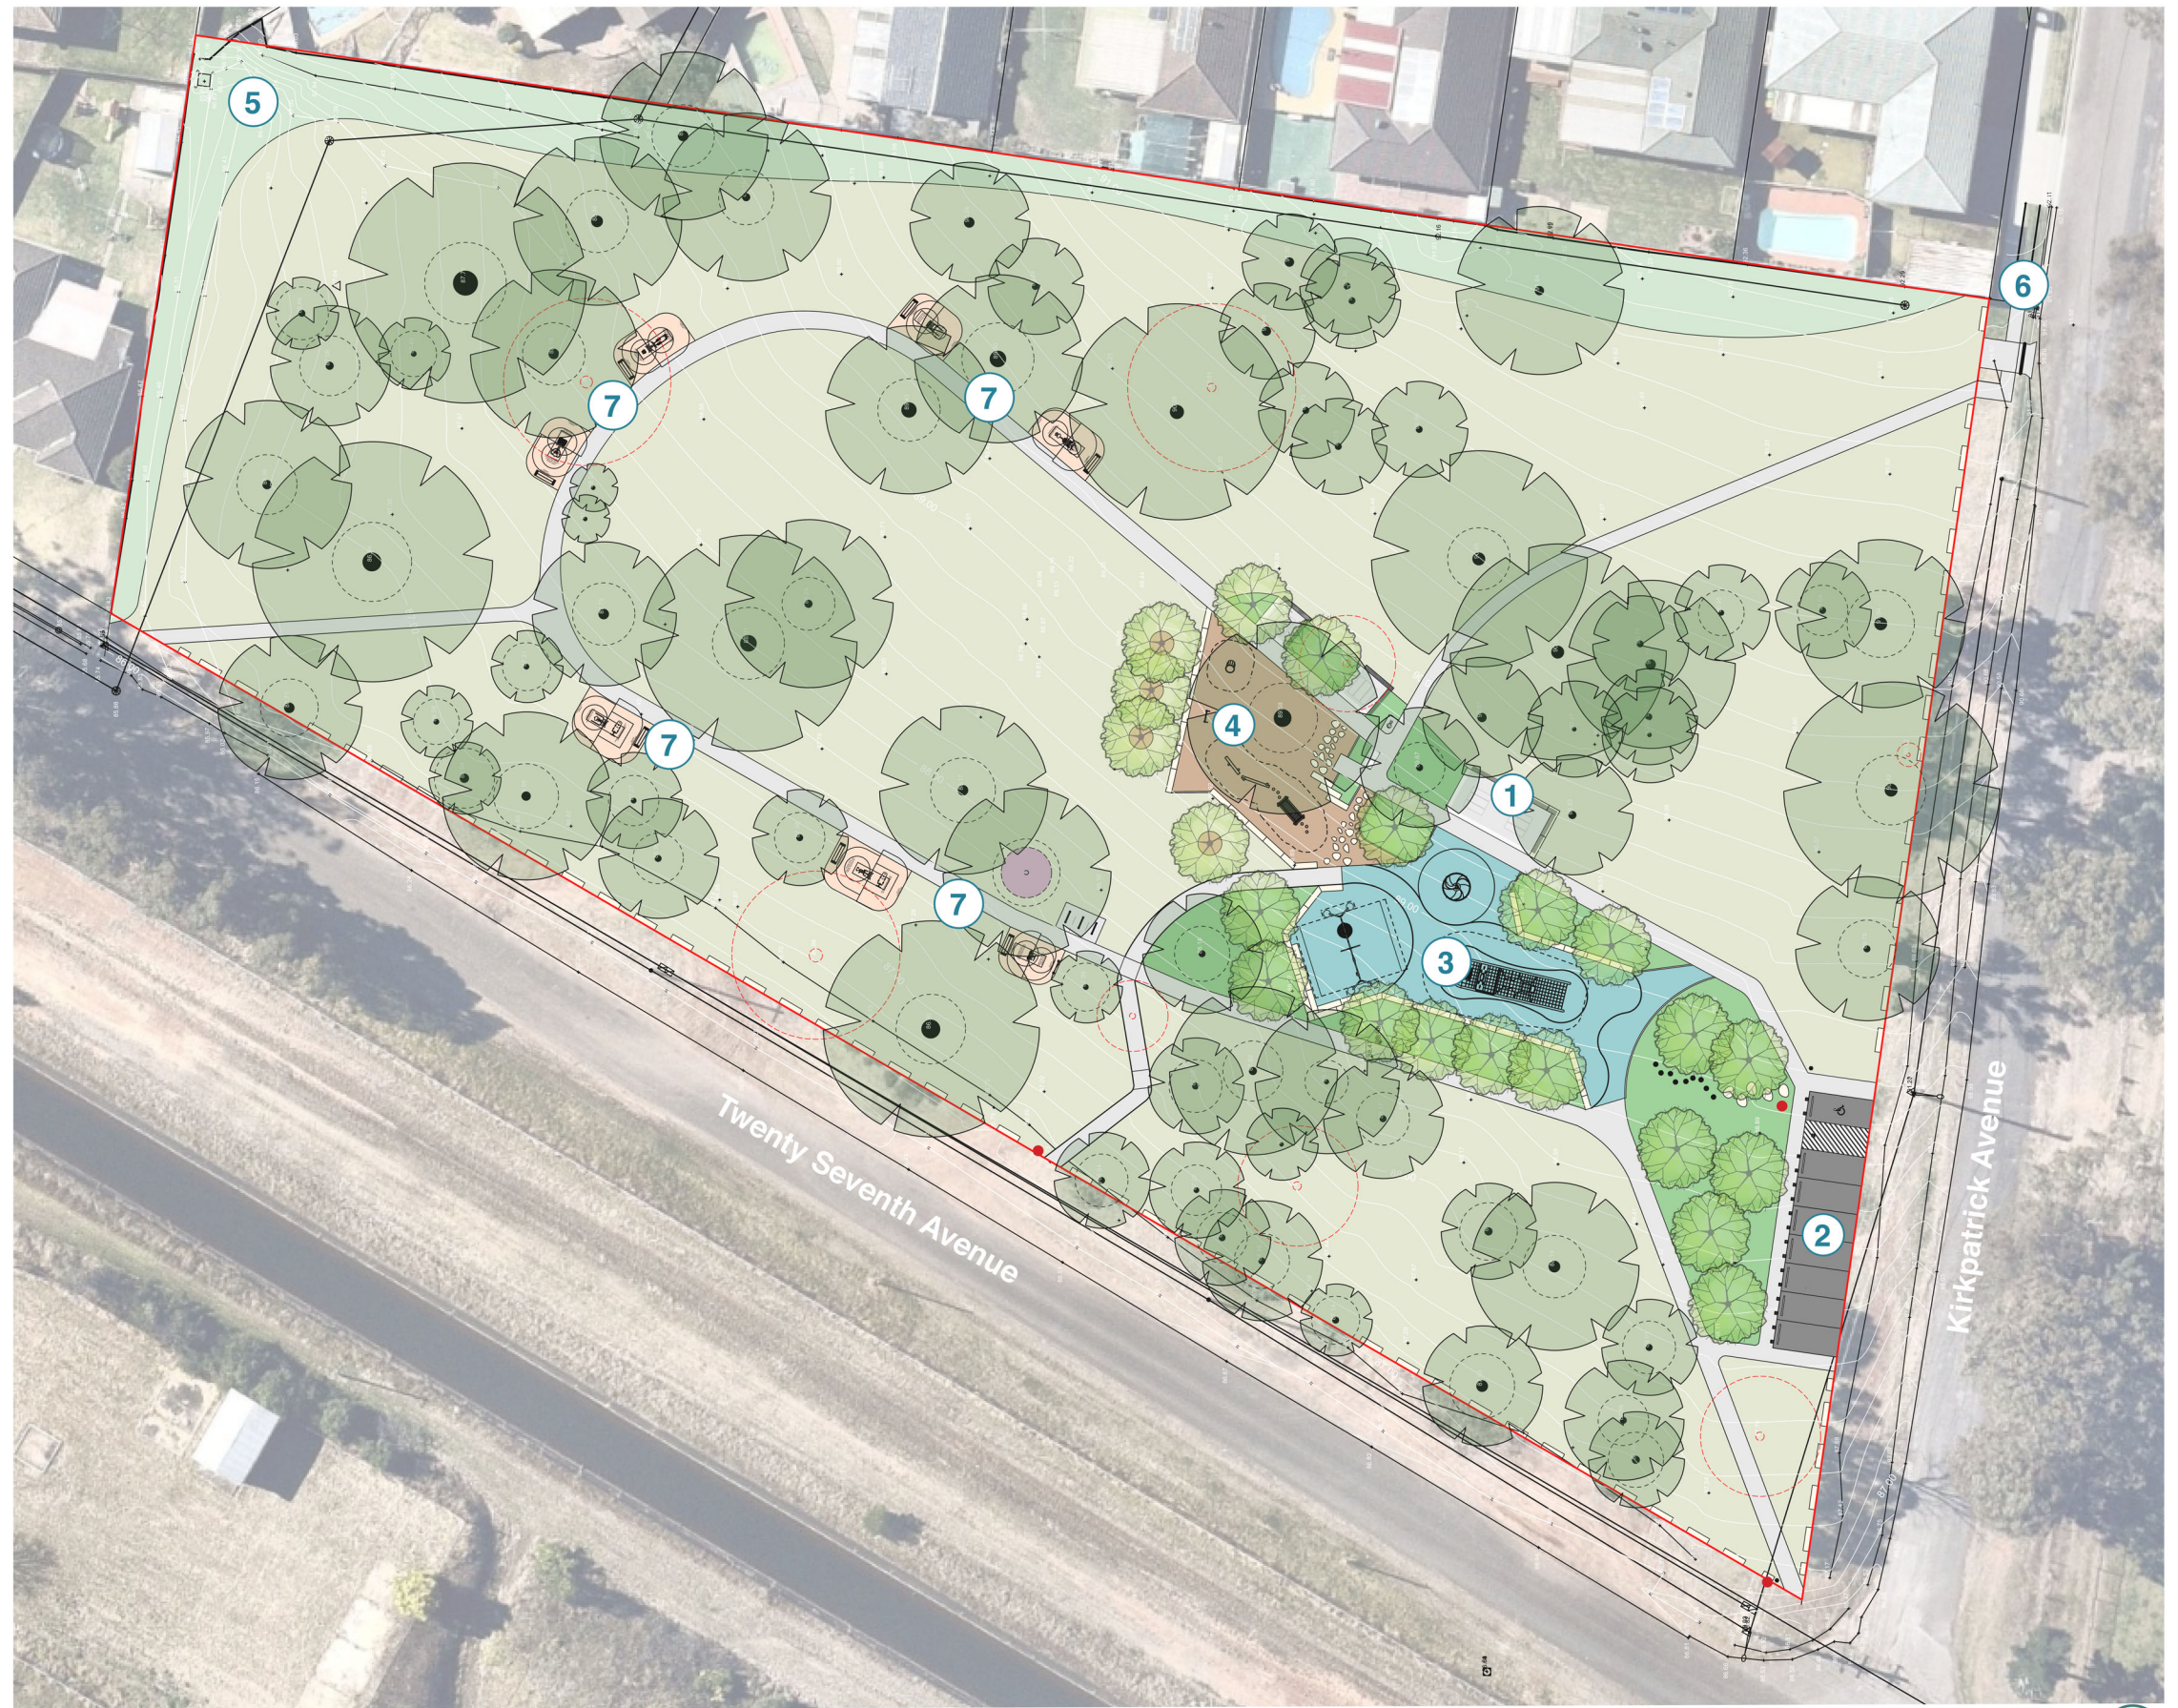

Grimson Park

Final Concept Plan

- KEY**
-  Existing tree
 -  Proposed tree
 -  Existing tree to be removed
 -  4x4m picnic shelter and setting
 -  8x4m picnic shelter and settings
 -  Proposed concrete footpath
 -  Existing turf to be retained
 -  Bollards + parking bays (8)
 -  Main play area
 -  Garden bed
 -  Rubber softfall
 -  Mulch softfall
 -  Nature play area
 -  Cumberland Plain bush regeneration area
 -  Entry signage
 -  Maintenance vehicle access
 -  Fitness station loop

0 5 10 15 20 M

1:600 @ A3

Detail Area

KEY

-  Existing tree to be removed
-  Existing tree to be retained
-  Proposed tree
-  4x4m picnic shelter and setting
-  8x4m picnic shelter and settings
-  Proposed concrete footpath
-  Existing turf to be retained
-  Bike racks (3)
-  Sphagetti structure
-  Garden bed
-  Rubber softfall
-  Mulch softfall
-  All-access luna carousel
-  3-swing set
-  Picnic setting
-  Balance Trail
-  Glockenspiel
-  Drum
-  Bins (2)
-  Sandstone log retaining wall/seat
-  Small sandstone boulders/rocks
-  Fitness station 1
-  Entry signage
- Existing tree to be pruned into habitat tree
- Totem poles
- Water bubbler