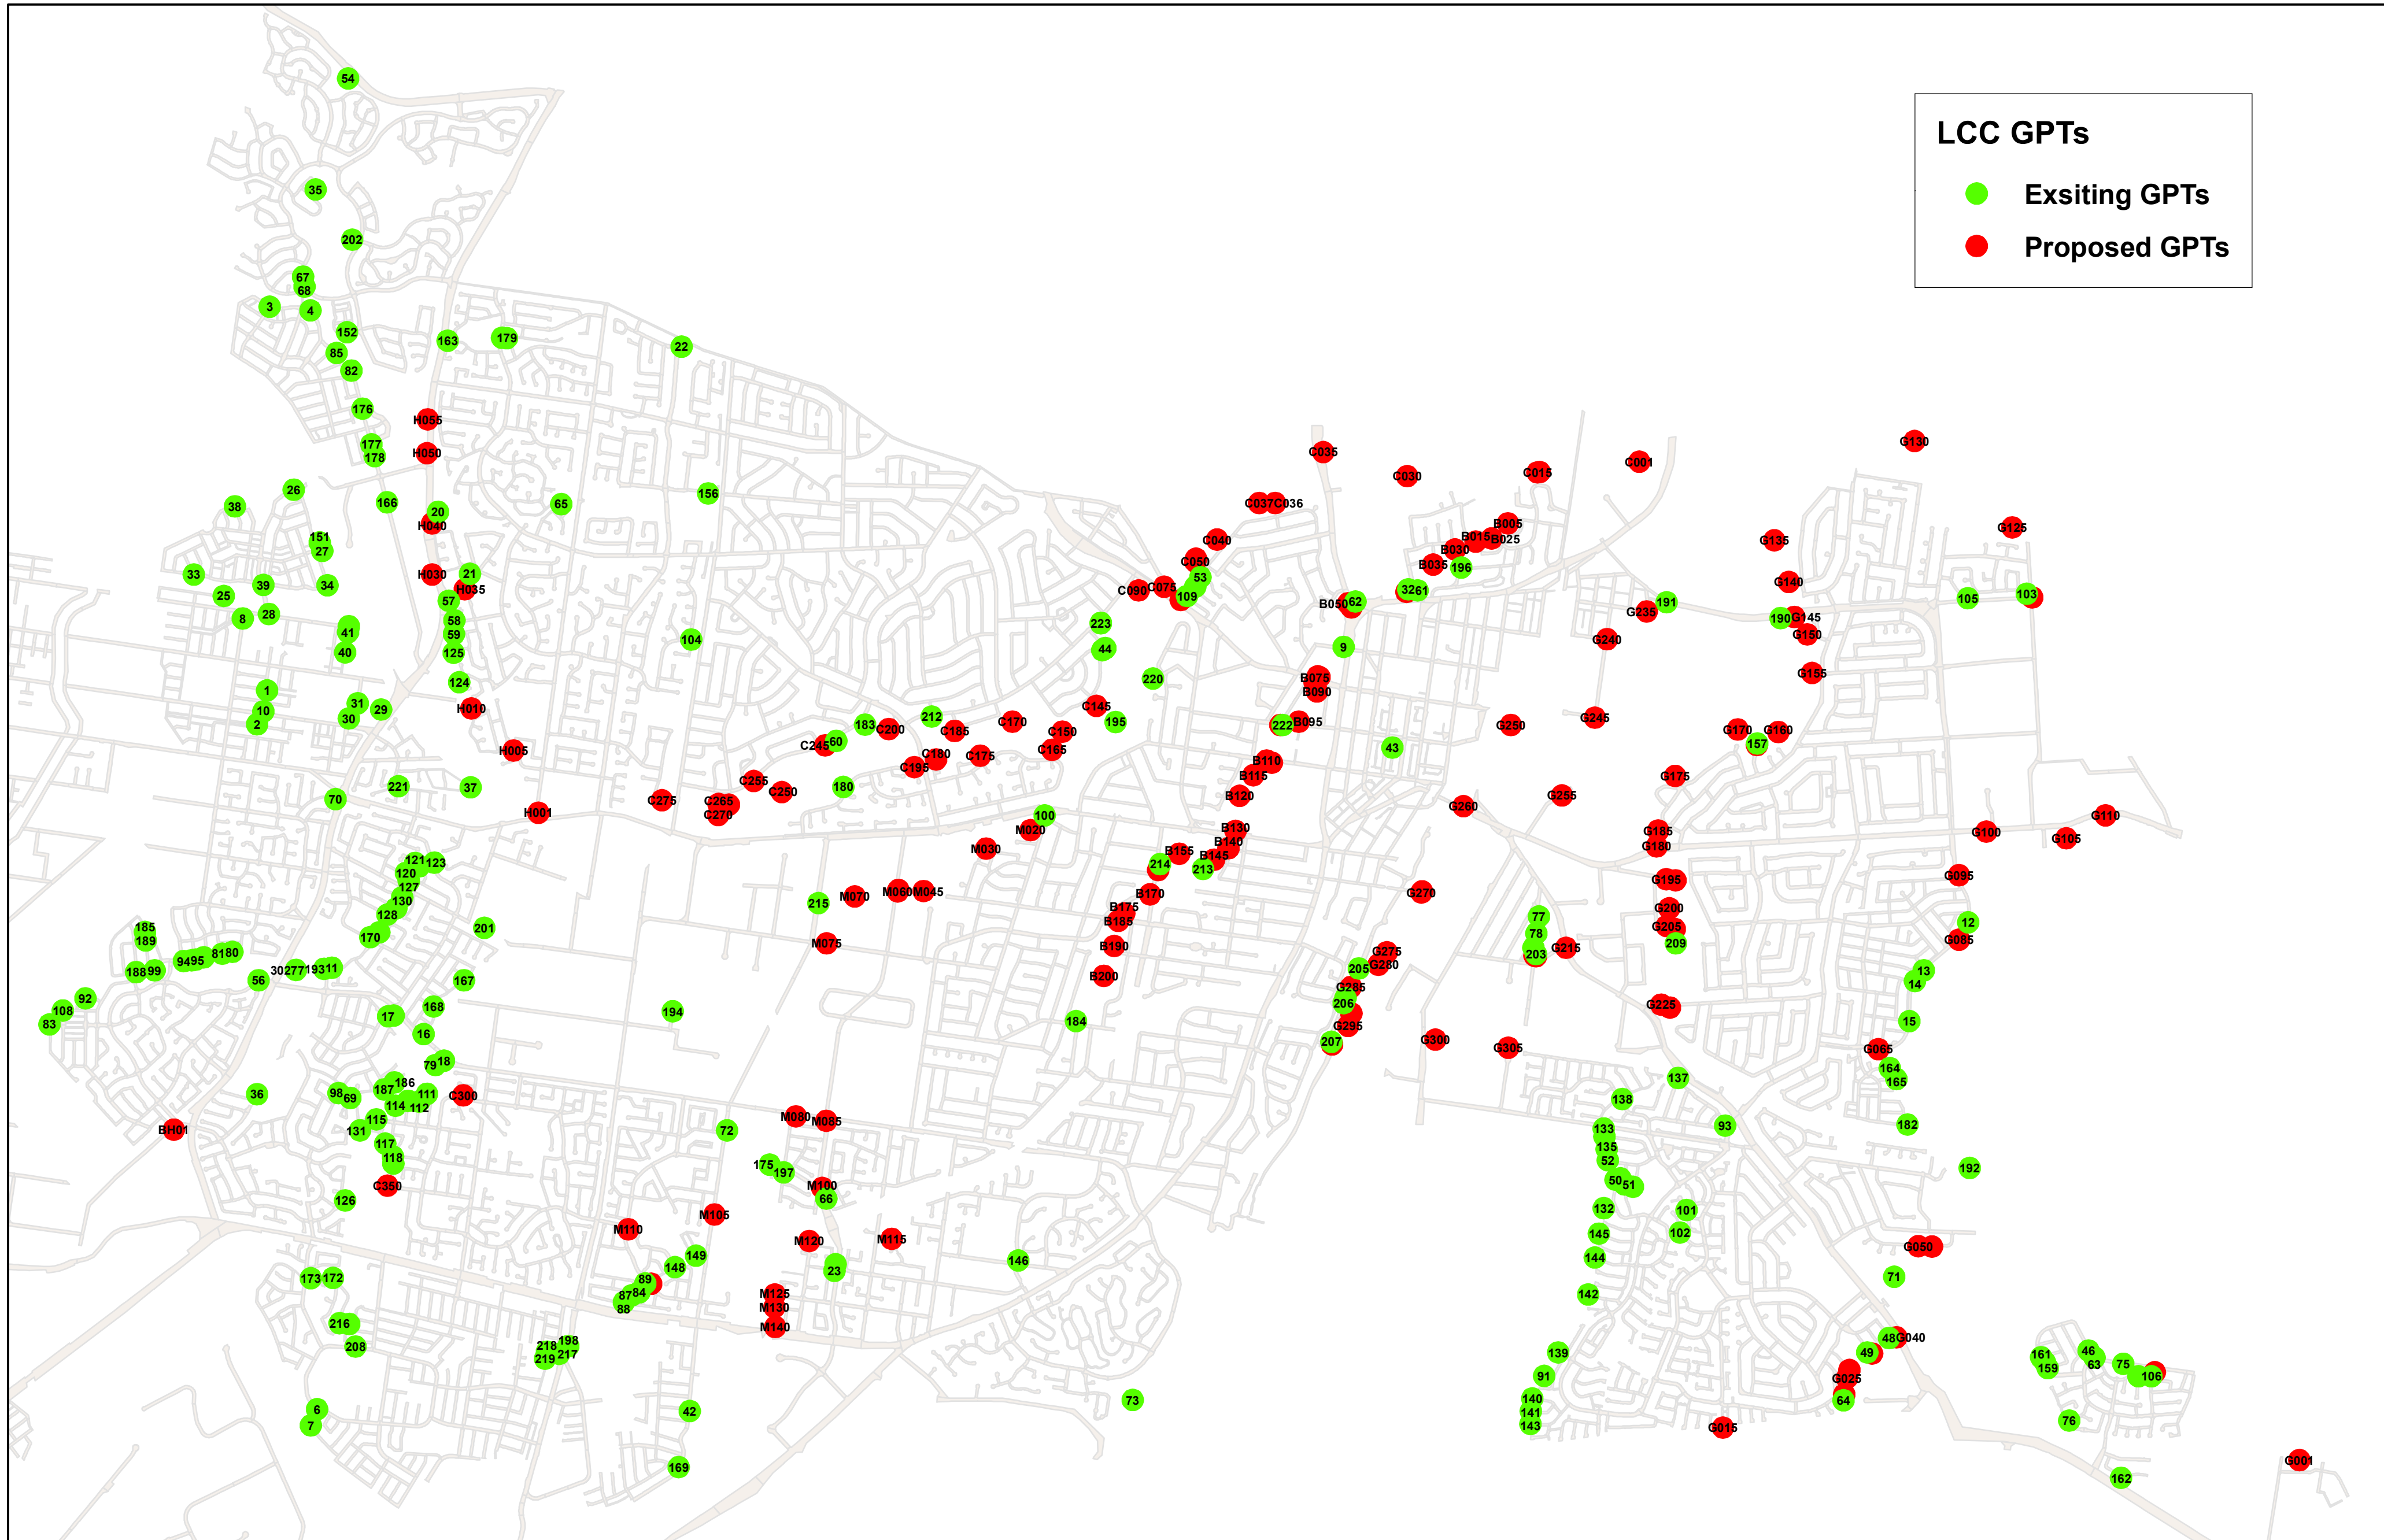

# LCC GPTs Master Plan

0 500 1,000 2,000 3,000 4,000 Meters