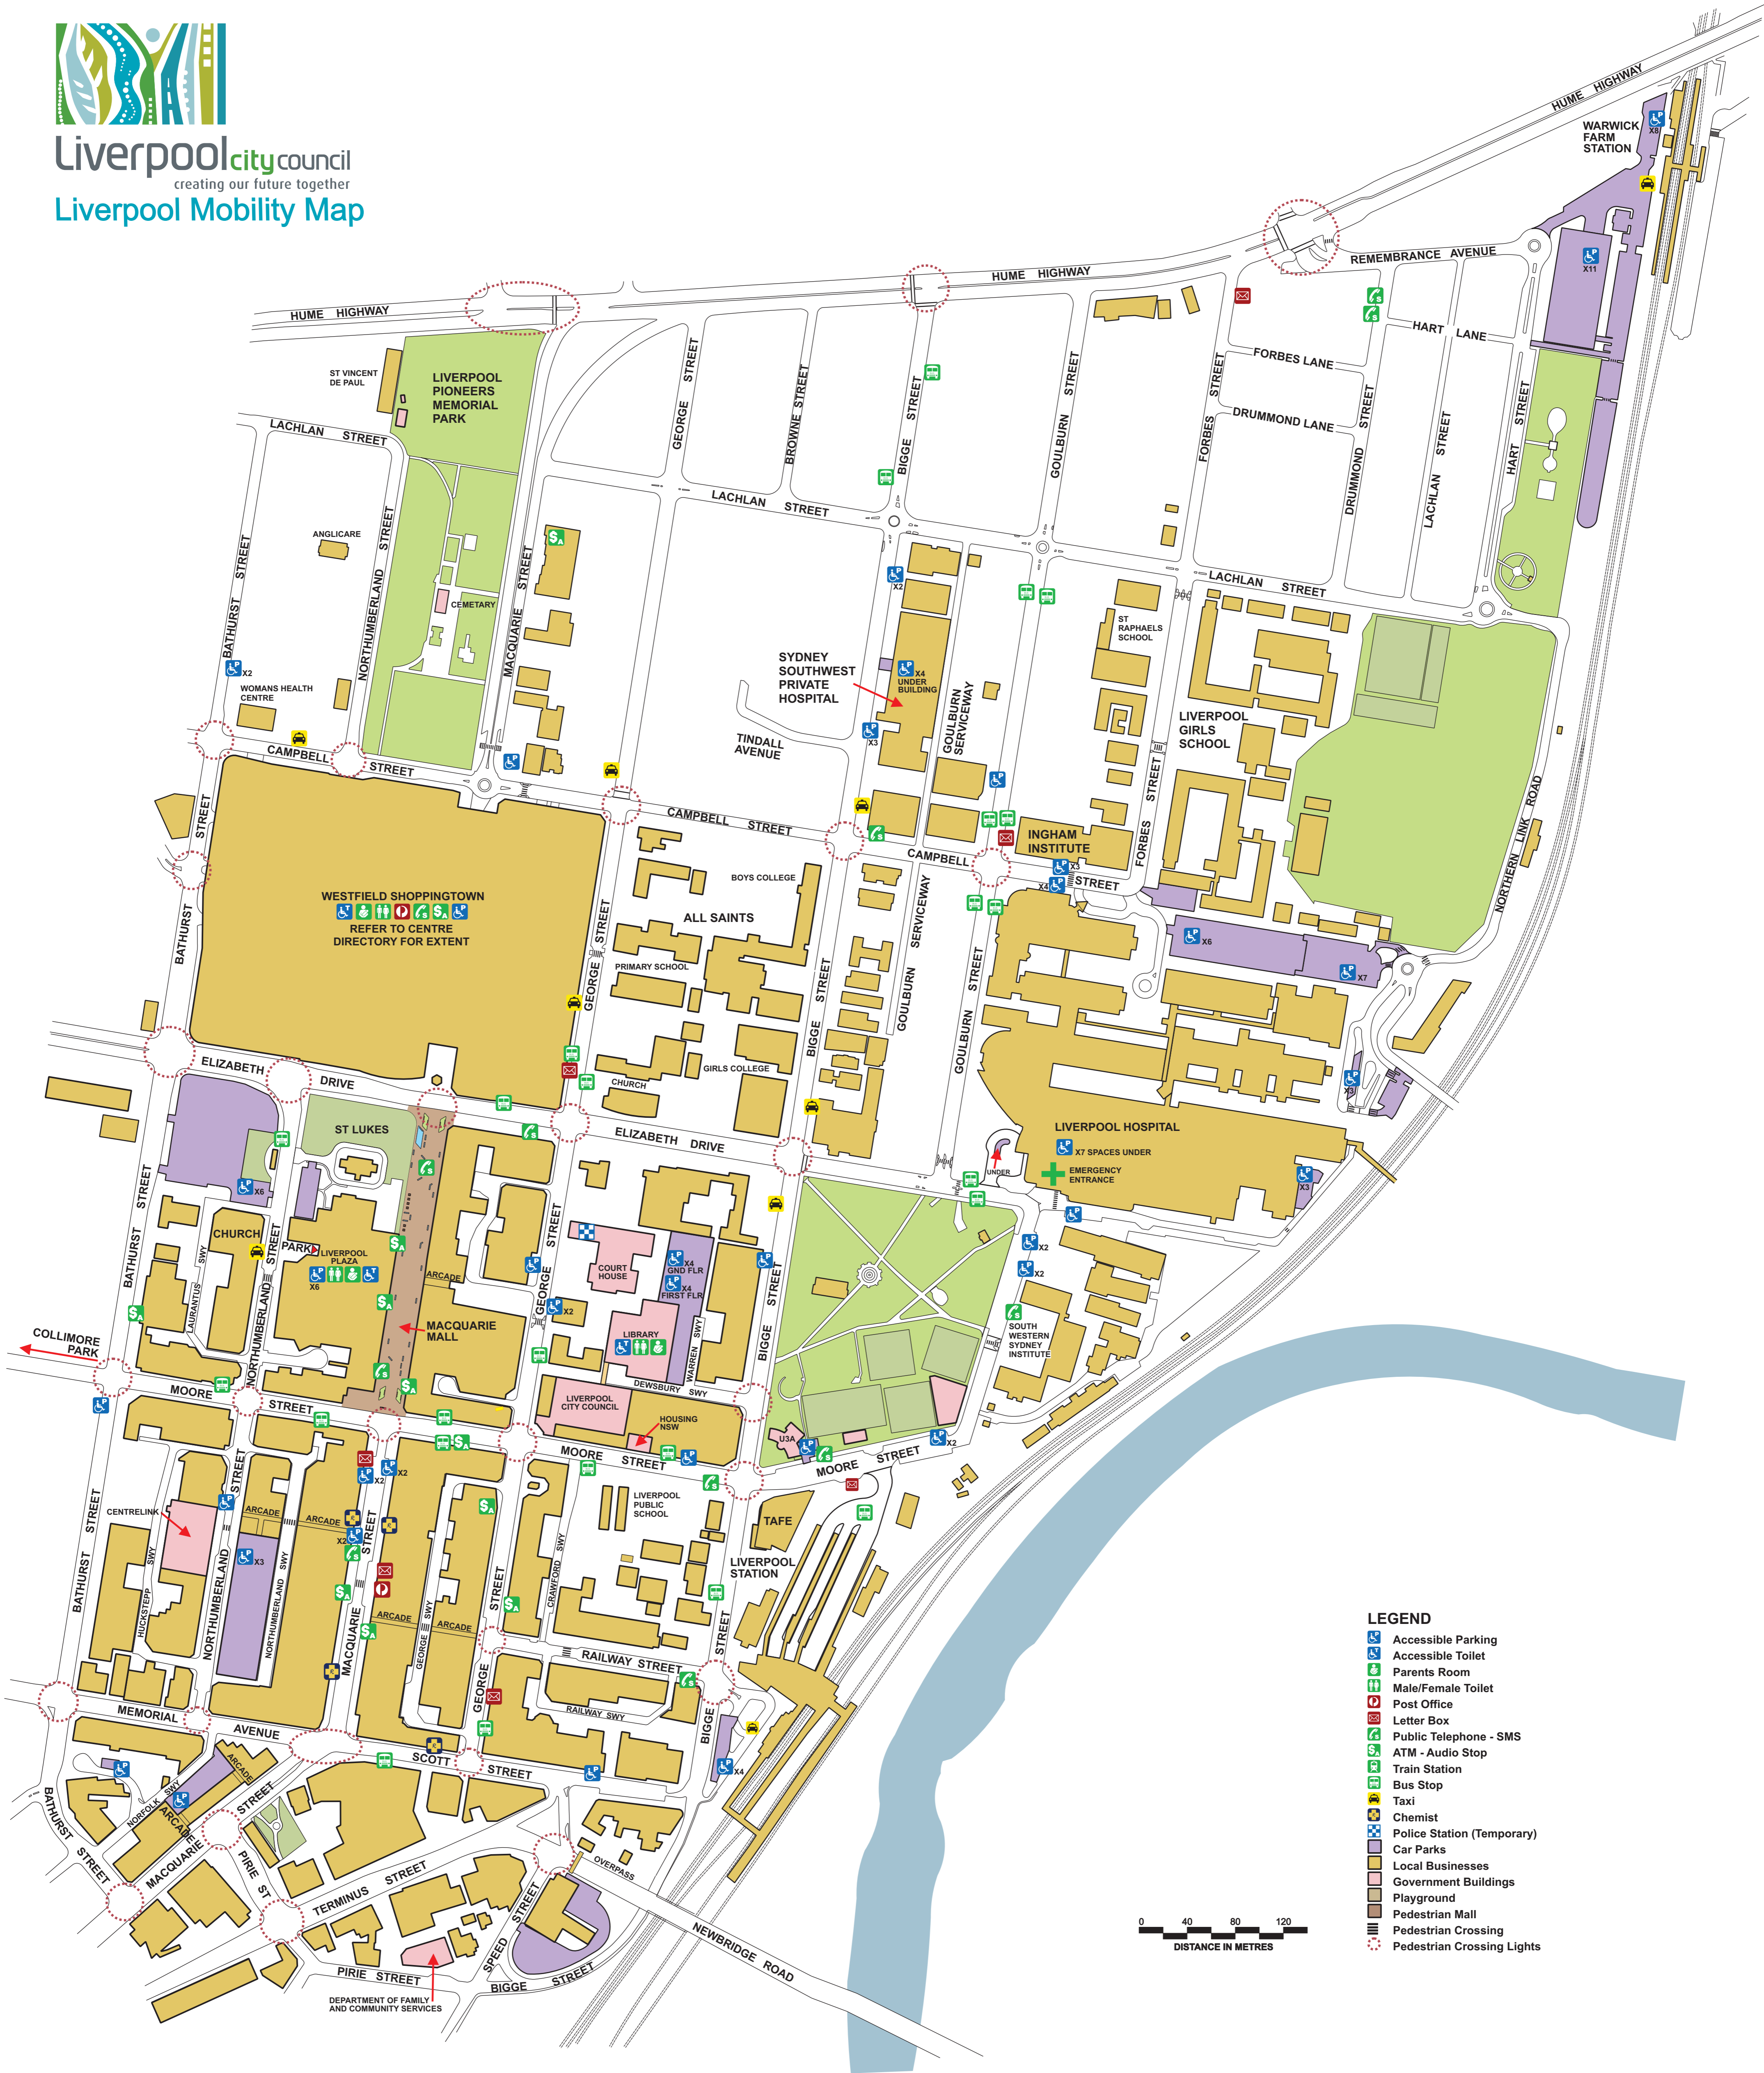

Liverpoolcitycouncil  
creating our future together  
Liverpool Mobility Map

- LEGEND**
- Accessible Parking
  - Accessible Toilet
  - Parents Room
  - Male/Female Toilet
  - Post Office
  - Letter Box
  - Public Telephone - SMS
  - ATM - Audio Stop
  - Train Station
  - Bus Stop
  - Taxi
  - Chemist
  - Police Station (Temporary)
  - Car Parks
  - Local Businesses
  - Government Buildings
  - Playground
  - Pedestrian Mall
  - Pedestrian Crossing
  - Pedestrian Crossing Lights