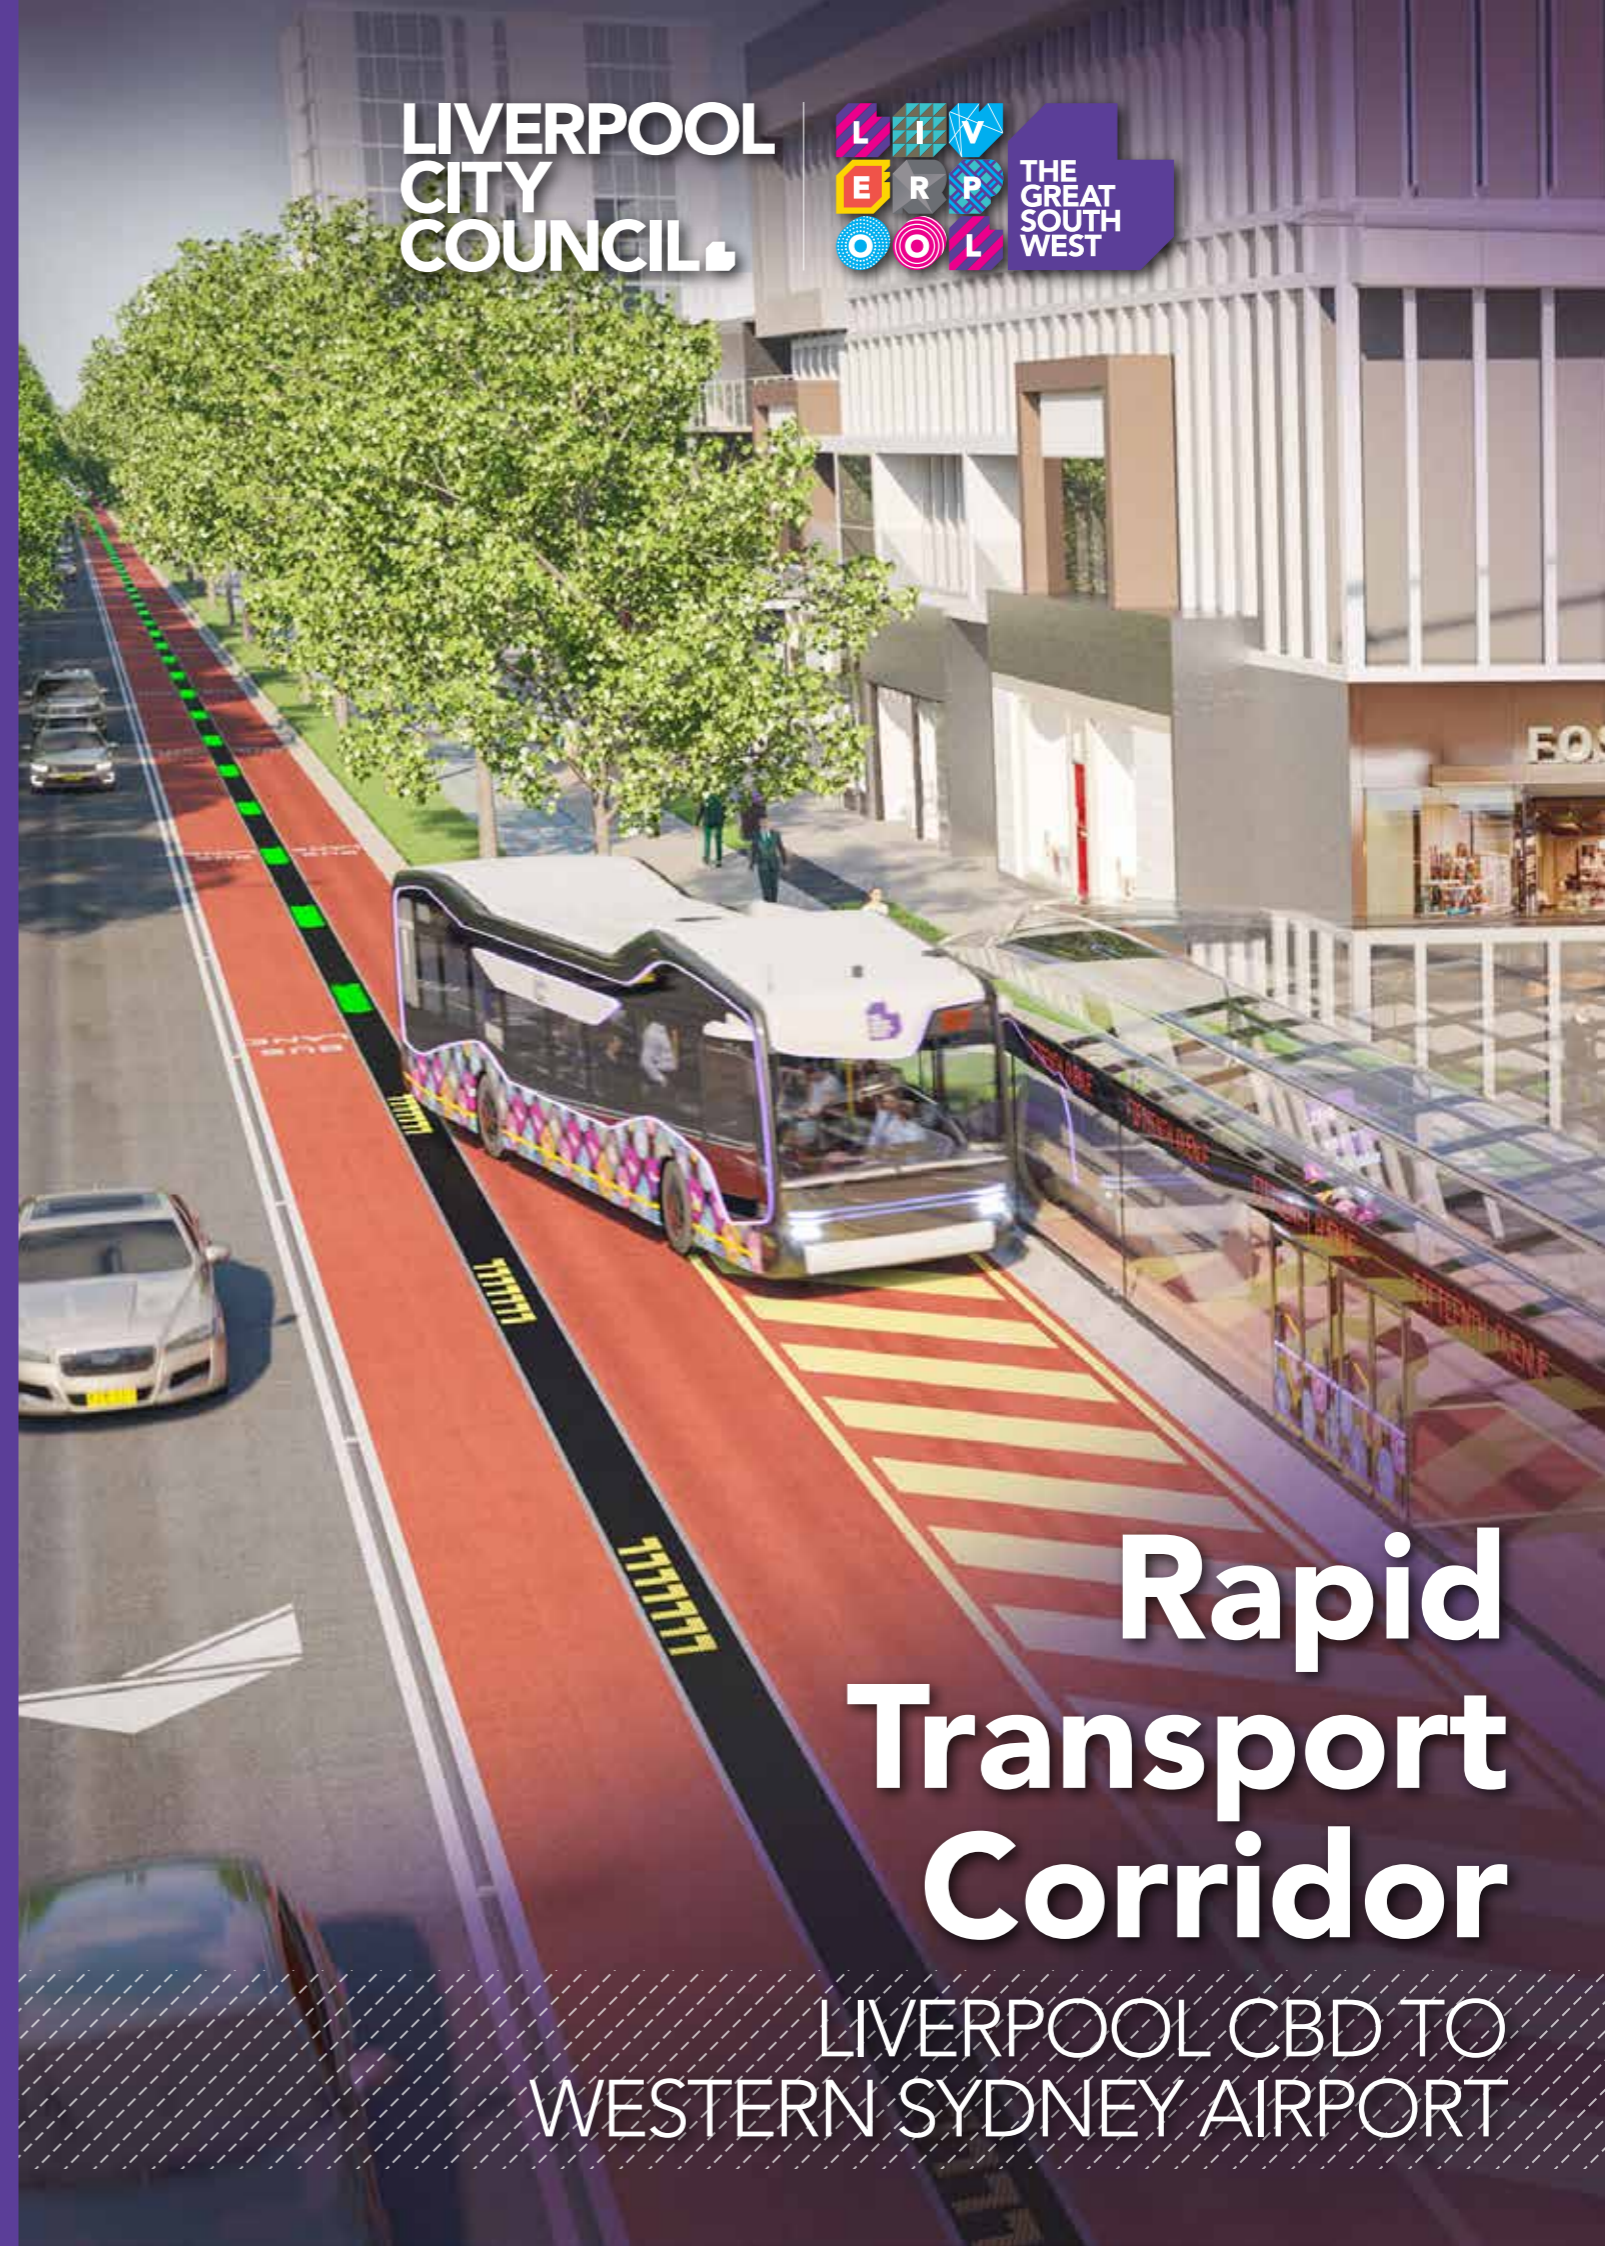

Email

lcc@liverpool.nsw.gov.au

Post

Locked Bag 7064, Liverpool BC, NSW 1871

Website

www.liverpool.nsw.gov.au

Rapid Transport Corridor

LIVERPOOL CBD TO
WESTERN SYDNEY AIRPORT

LINKING LIVERPOOL TO THE WORLD

RAPID TRANSPORT CORRIDOR

- 20-minute trip from Liverpool CBD to the new Western Sydney Airport
- Six-lane rapid transport corridor, future-proofed for driverless technology
- Powerful transport spine to service commuters in emerging suburbs
- Active traffic signal priority to green-light bus services
- Contemporary bus stations with real-time information